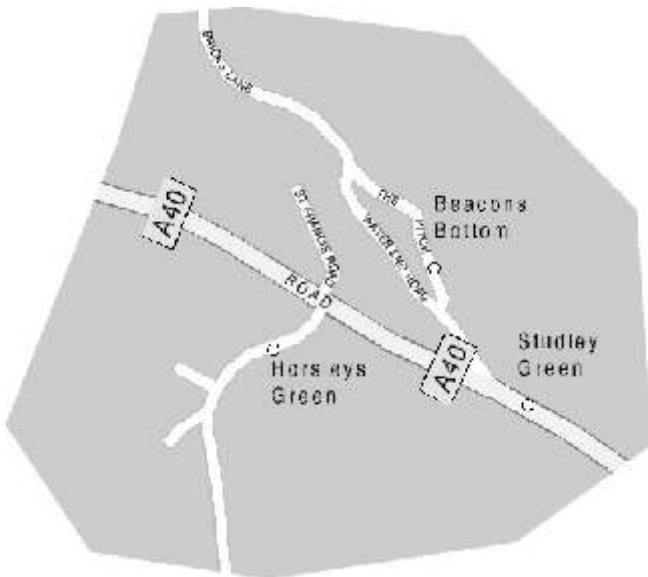

HP14

PIDDINGTON, STUDLEY GREEN & WEST WYCOMBE

ALL AT VILLAGE RATES

PIDDINGTON
Area 05011
QTY 300

STUDLEY GREEN
Area 05012
QTY 300

WEST WYCOMBE
Area 05013
QTY 100

DOR-2-DOR™ DOR-DROPZ™ POST-PEOPLE™ are trademarks.
DOR-2-DOR™ is a franchise all offices are owned and operated independently under licence.