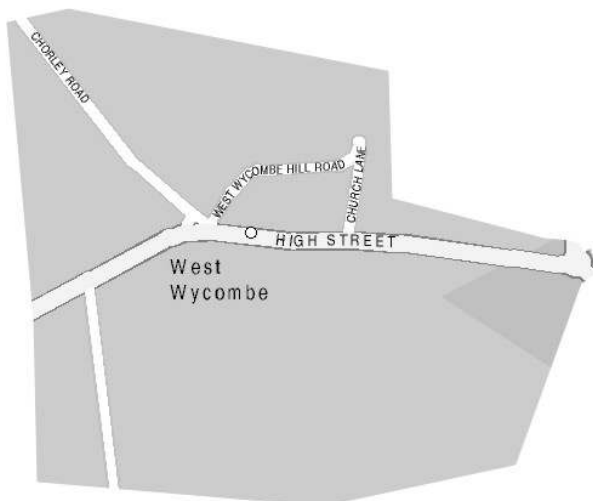

HP14

PIDDINGTON, STUDLEY GREEN & WEST WYCOMBE

ALL AT VILLAGE RATES

PIDDINGTON
Area 05011
QTY 300

STUDLEY GREEN
Area 05012
QTY 300

WEST WYCOMBE
Area 05013
QTY 100

DOR-2-DOR™ DOR-DROPZ™ POST-PEOPLE™ are trademarks.
DOR-2-DOR™ is a franchise all offices are owned and operated independently under licence.