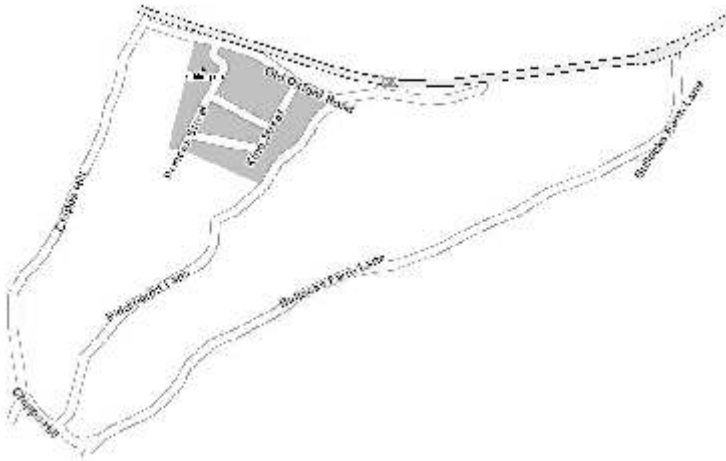

HP14

PIDDINGTON, STUDLEY GREEN & WEST WYCOMBE

ALL AT VILLAGE RATES

PIDDINGTON
Area 05011
QTY 300

STUDLEY GREEN
Area 05012
QTY 300

WEST WYCOMBE
Area 05013
QTY 100

DOR-2-DOR™ DOR-DROPZ™ POST-PEOPLE™ are trademarks.
DOR-2-DOR™ is a franchise all offices are owned and operated independently under licence.