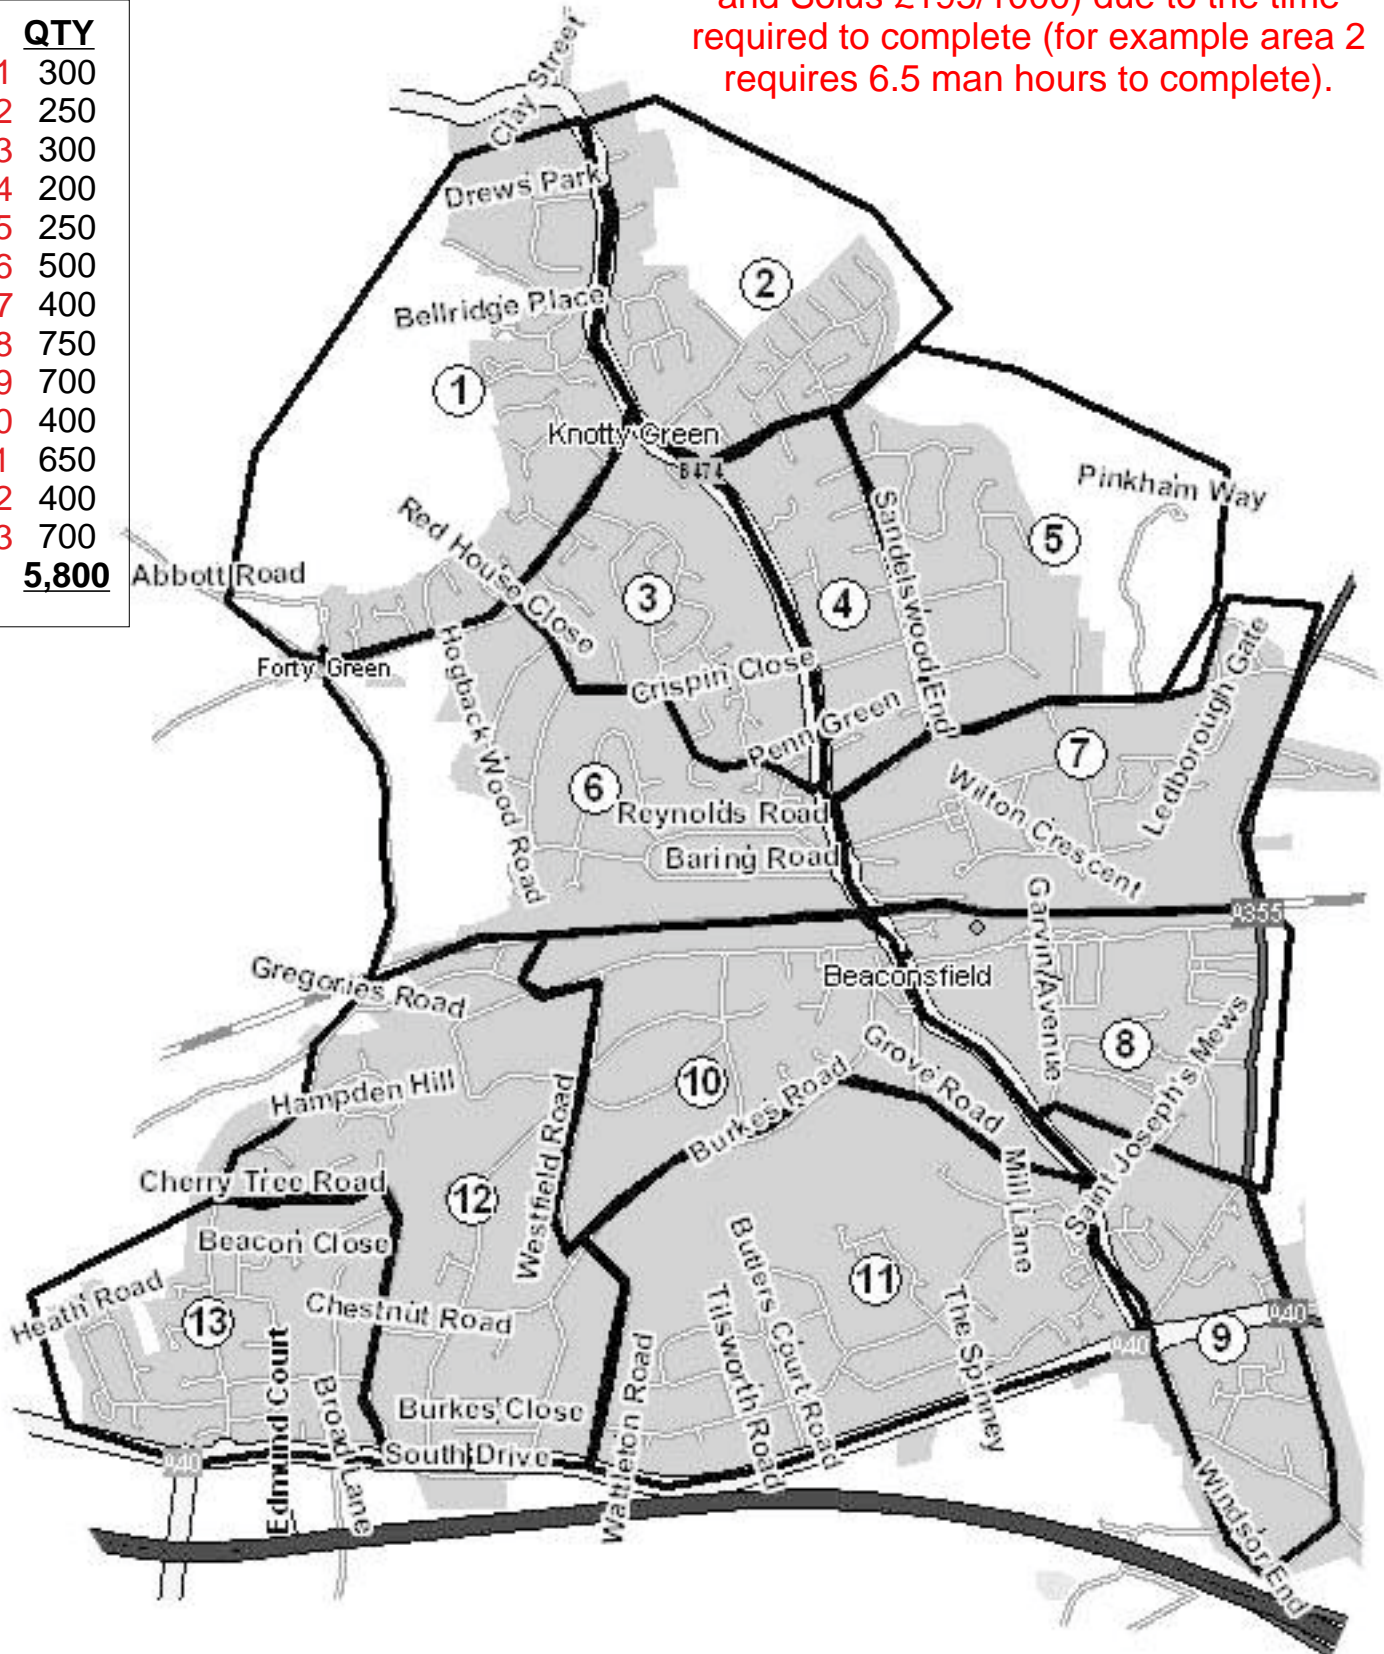

HP9

Inc: BEACONSFIELD

Please Note: Areas 1 to 5 are at Premium Rates (Shareplan £120/1000 and Solus £195/1000) due to the time required to complete (for example area 2 requires 6.5 man hours to complete).

Area	QTY
00001	300
00002	250
00003	300
00004	200
00005	250
00006	500
00007	400
00008	750
00009	700
00010	400
00011	650
00012	400
00013	700
Total	5,800

DOR-2-DOR™ DOR-DROPZ™ POST-PEOPLE™ are trademarks.
 DOR-2-DOR™ is a franchise all offices are owned and operated independently under licence.